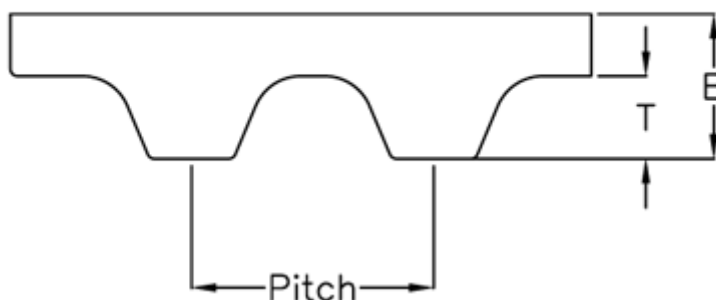

Article number: 602776260892

Description: Gates Timing Belt Synchropower PU 16 AT10 890

Measures

Height B mm	= 5
Height T mm	= 2.5
Length	= 890
Number of teeth	= 89
Pitch	= 16
Type	= PU 16 AT10 890
Width	= 10